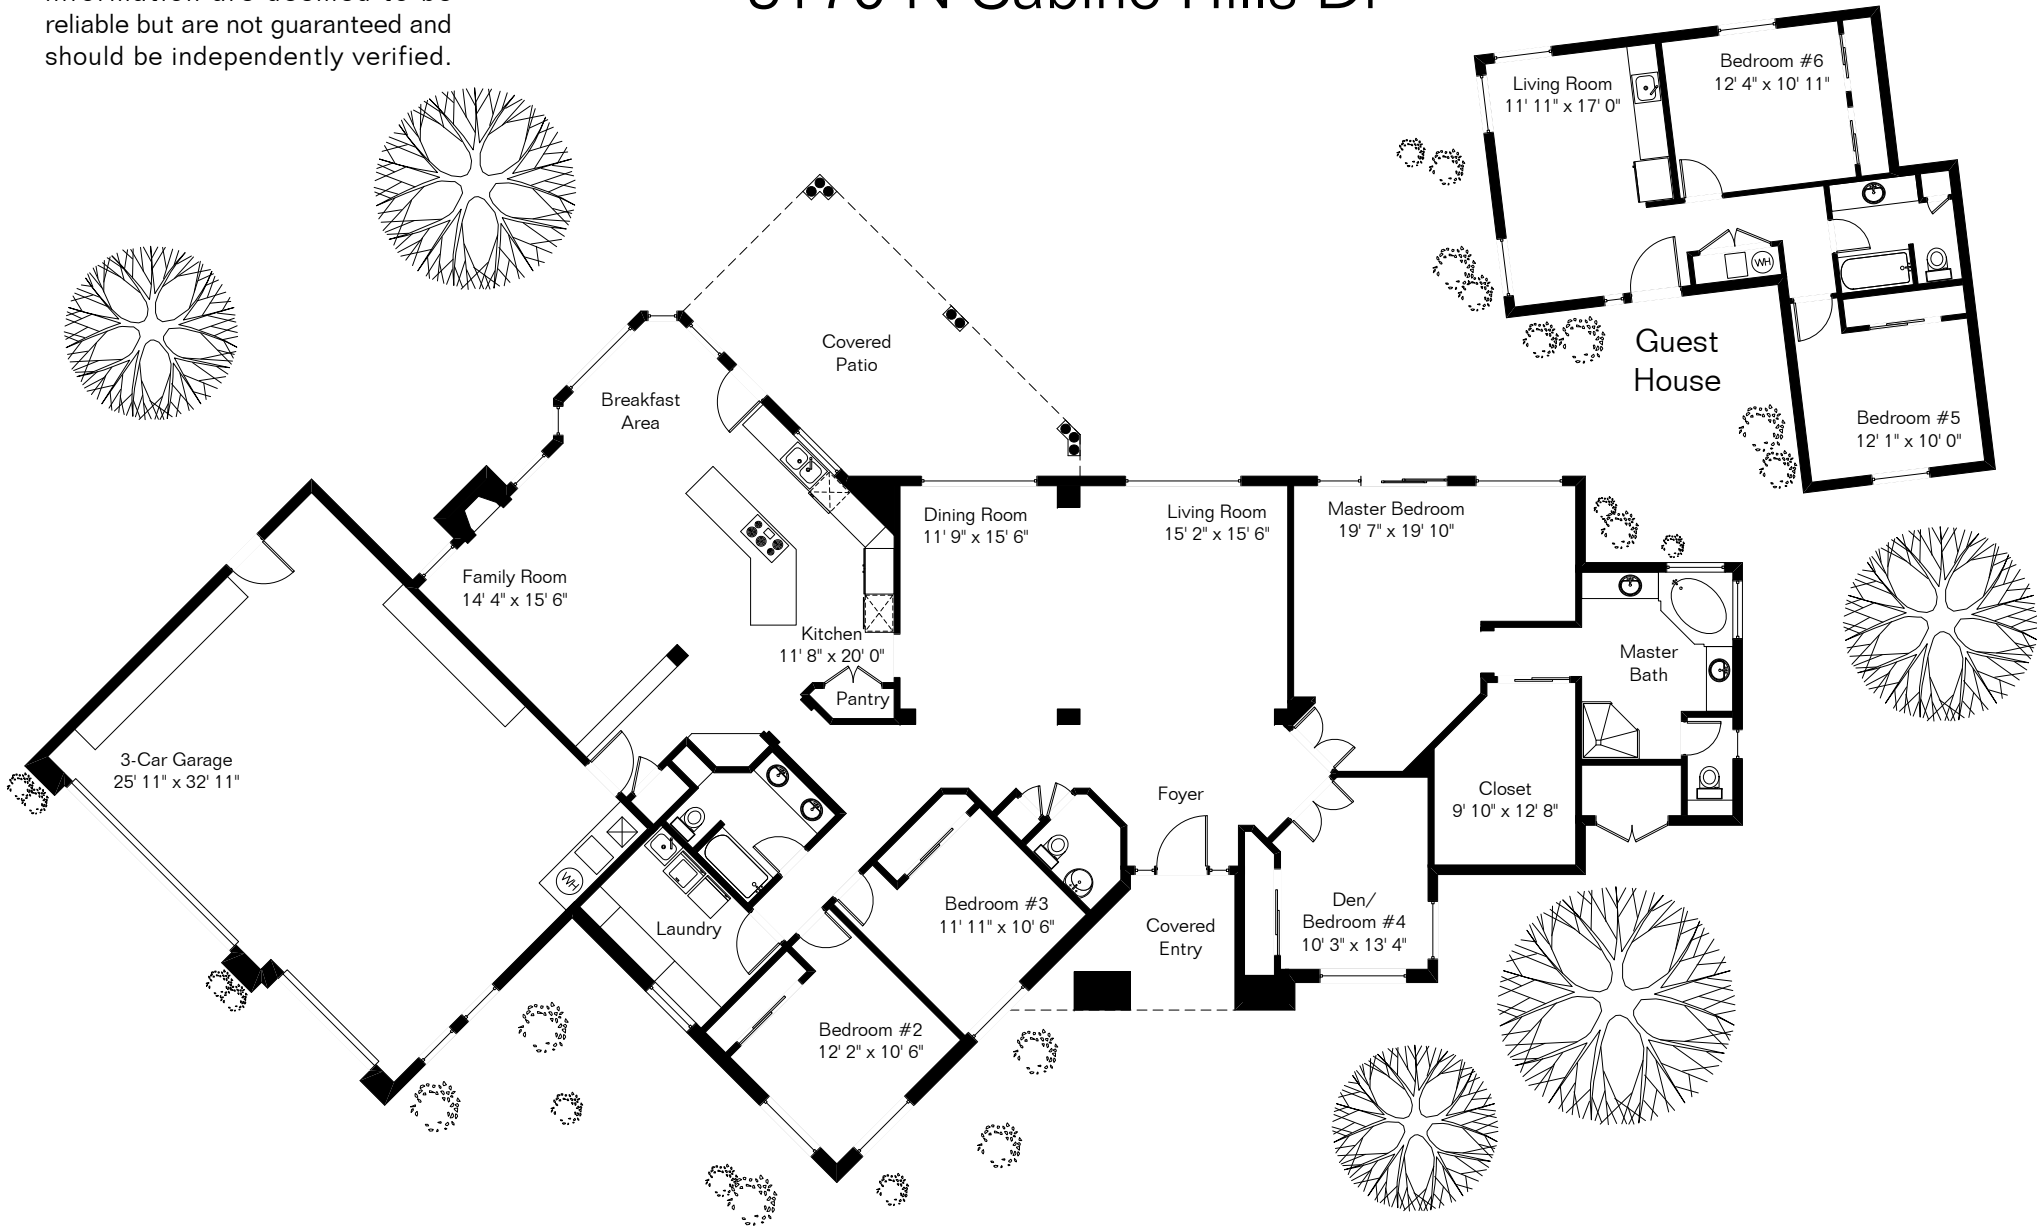

The square footages and room size information are deemed to be reliable but are not guaranteed and should be independently verified.

5170 N Sabino Hills Dr

Site Visit September 2017

0 ft. 6 ft. 10 ft. 20 ft.

Copyright 2017 Floor Plans First! LLC
All Rights Reserved.

Main House 2,936 Sq Ft
Guest House 744 Sq Ft
Total Living Area 3,680 Sq Ft
Garage 908 Sq Ft

www.FloorPlansFirst.com

Toll Free (877) 887-1500
Voice (520) 881-1500
Fax (520) 791-7701

Floor Plans First!
See the Floor Plan First